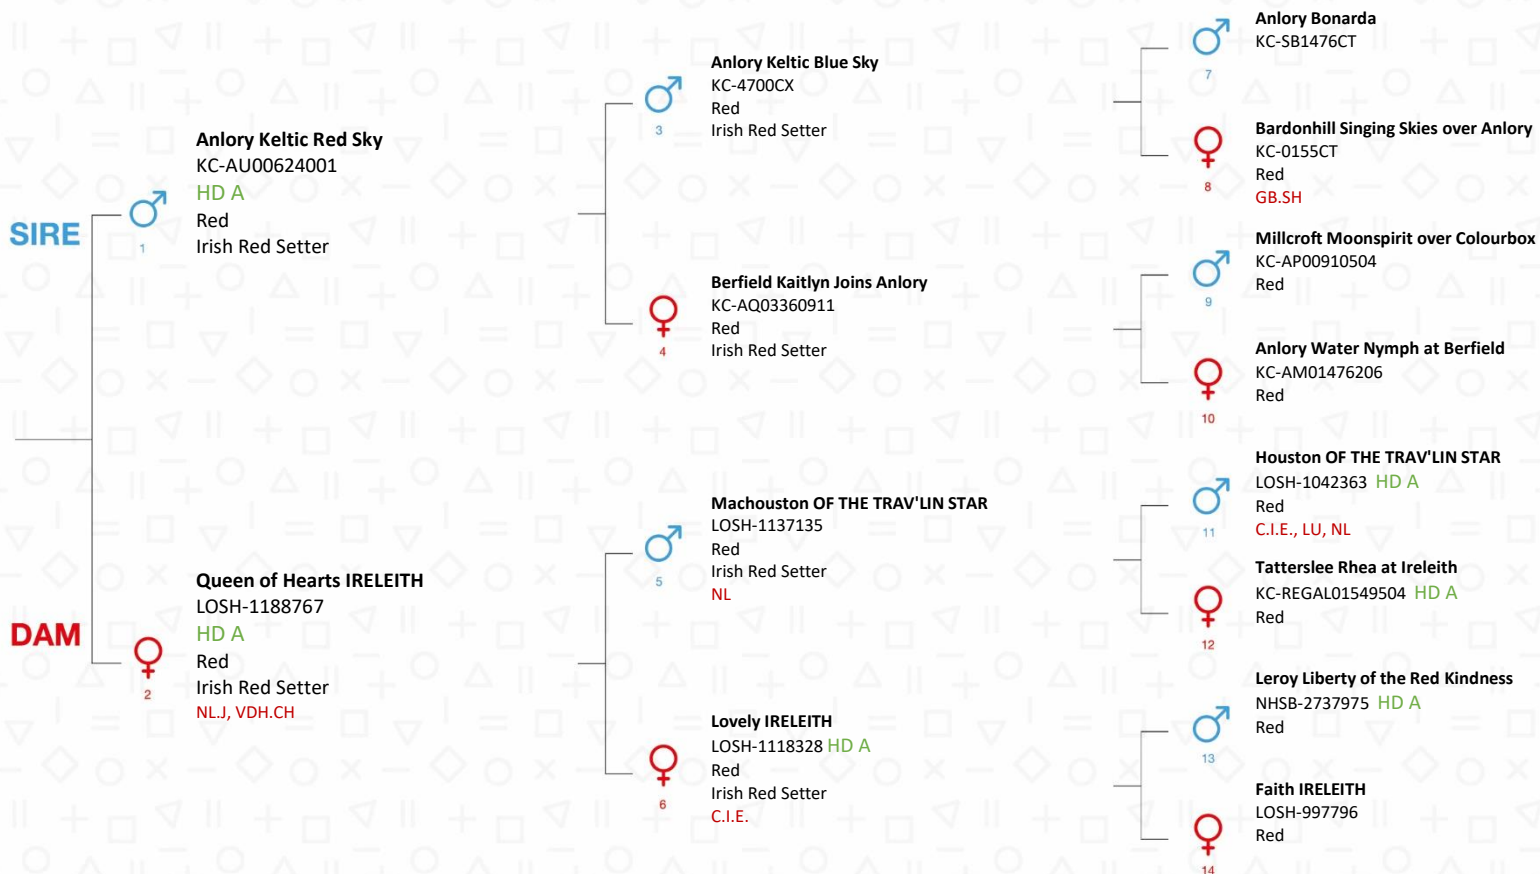

Walk on water IRELEITH LOSH : 01368210

Breed: Irish Red Setter
 Microchip: 945000002644825
 Color: Red
 Sex: Male
 Date of birth: 03/04/2023
 Breeder(s): Verwimp Wim, Hendrix August

Owner(s)

Verwimp Wim 28 Lochtstraat, 3272
 TESTELT, Belgium

Nature of tail at birth

FULL

Health test(s) of the dog

Certified as accurate on 10/06/2023

Mrs. Viviane Boesmans
 President of the "Belgian Royal Canine Society"

Mr Vercauter Thierry
 General Secretary of the "Belgian Royal Canine Society"

Parents DNA certified

- (1) Anlory Keltic Red Sky KC-AU00624001
- (2) Queen of Hearts IRELEITH LOSH-1188767

SRSH KMSH
 Belgian Royal Canine Society

HEALTH TESTS OF THE PARENTS

The tests below have been carried out. The breeder can inform you about the results.