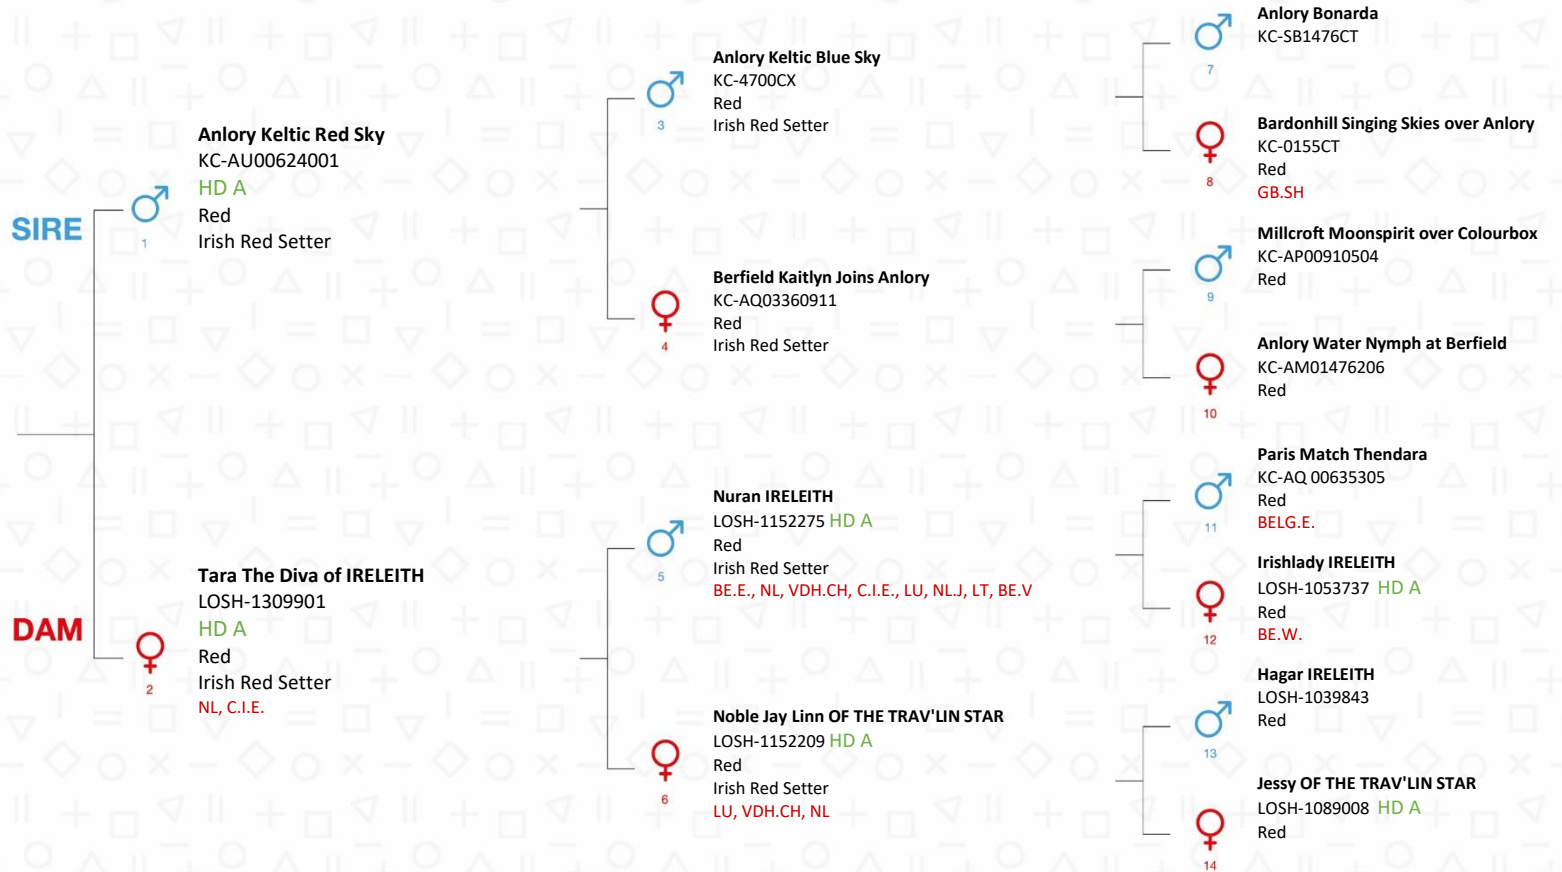

Wilson Jr OF THE TRAV'LIN STAR

LOSH : 01373838

Breed: Irish Red Setter
 Microchip: 945000002645665
 Color: Red
 Sex: Male
 Date of birth: 02/06/2023
 Breeder(s): Van Hal H.H.J. Rieky

Owner(s)
 Hendrix August 1 Tongelweg, 2520
 BROECHEM, Belgium

Nature of tail at birth
 FULL

Health test(s) of the dog

Certified as accurate on 14/09/2023

Mrs. Viviane Boesmans
 President of the "Belgian Royal Canine Society"

Mr Vercauter Thierry
 General Secretary of the "Belgian Royal Canine Society"

Parents DNA certified

- (1) Anlory Keltic Red Sky KC-AU00624001
- (2) Tara The Diva of IRELEITH LOSH-1309901

SRSH KMSH
 Belgian Royal Canine Society

HEALTH TESTS OF THE PARENTS

The tests below have been carried out. The breeder can inform you about the results.